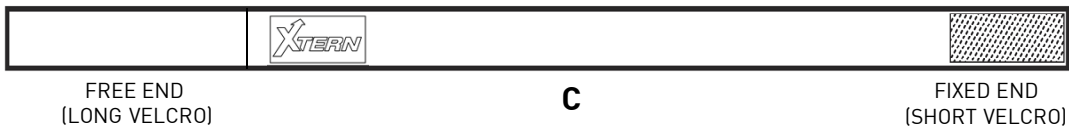

## CALF PAD & STRAP KIT -SMALL-MEDIUM-LARGE- (500301-K00-SML)

1

2

3

4

5

6