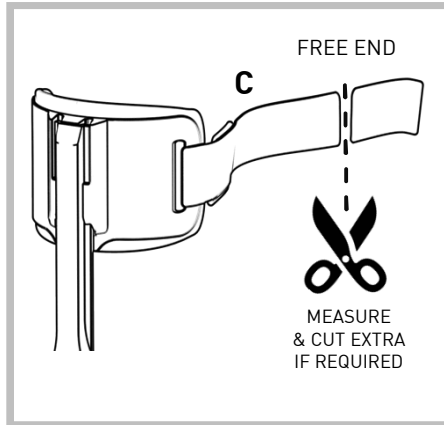

## CALF PAD & STRAP KIT -SMALL-MEDIUM-LARGE- (500301-K00-SML)

1

2

3

4

5

6